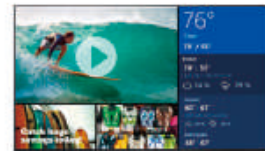

BRAVIA Meeting (WQ-BM1)

BRAVIA Meeting enables centralized management of displays and interactive meetings via a network. The optional software, BRAVIA Meeting, enables remote monitoring of multiple displays, power control, and configuration changes. In addition, displaying PC screen shots wirelessly and annotation which enhances in-meeting collaboration.

BRAVIA Signage (WQ-BS1)

BRAVIA Signage simplifies management and distribution of signage content across multiple networked BRAVIA displays. Group displays, schedule content playout and more – everything's included with this highly flexible package.